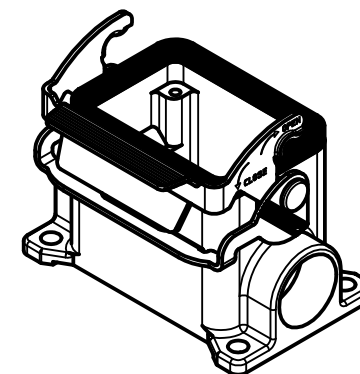

1

2

3

REV.	DATE	SIGNATURE		
Dimensions in mm		Simplified representation with dimensions without tolerance		
Original Size A4		C7P 06 L2		Scale 1:1
Date 18/08/22		Surface mounting housing, size "44.27", 1 lever, 2×Pg16		
Sign. S.Diasparra				