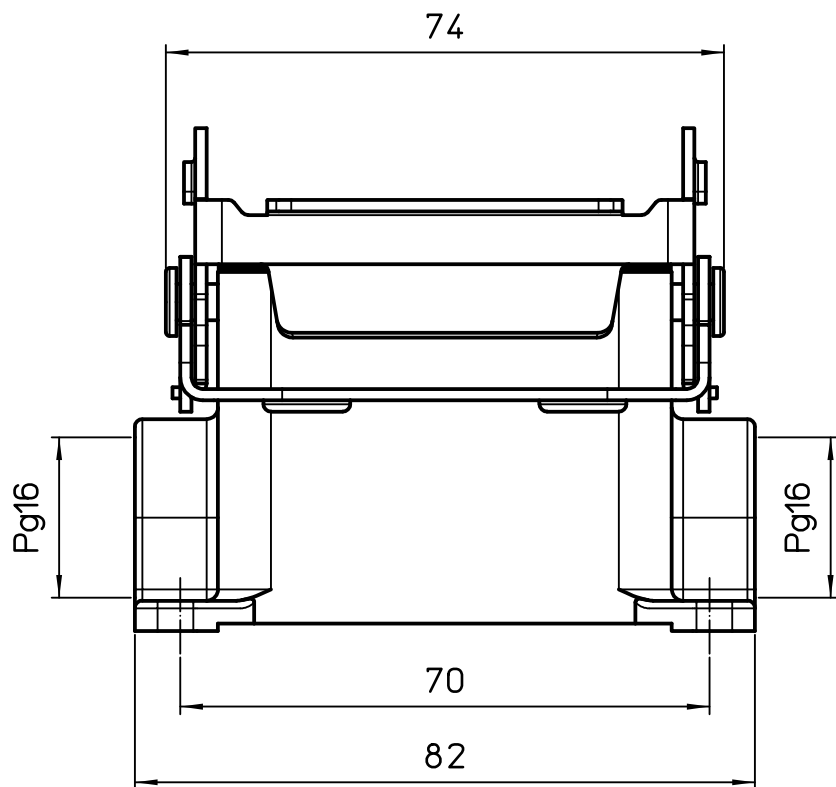

1

2

3

REV.	DATE	SIGNATURE		
Dimensions in mm		Simplified representation with dimensions without tolerance		
Original Size A4		C7P 06 L2		Scale 1:1
Date 18/08/22		Surface mounting housing, size "44.27", 1 lever, 2×Pg16		
Sign. S.Diasparra				