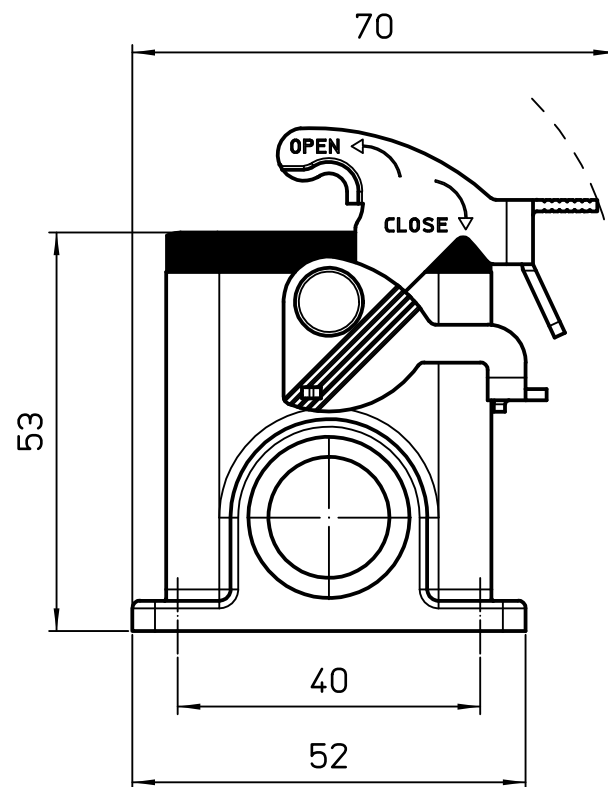

1

2

3

REV.	DATE	SIGNATURE		
Dimensions in mm		Simplified representation with dimensions without tolerance		
Original Size A4		C7P 06 L2		Scale 1:1
Date 18/08/22		Surface mounting housing, size "44.27", 1 lever, 2×Pg16		
Sign. S.Diasparra				